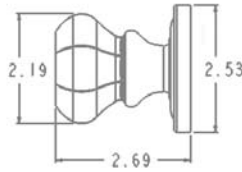

Filmore crystal knob
PASSAGE, PRIVACY & DUMMY

Rope rose available

MINUS ROSE

Item#	Function	Rose	Wt.	
5800.xxx.FDRD	Full Dummy set	Classic	2.1	\$101
5800.xxx.IDMRD	Half Dummy set	Classic	1.2	51
5800.xxx.PASRD	Passage: 2-3/8"	Classic	2.8	117
5800.xxx.PRVRD	Privacy: 2-3/8"	Classic	2.8	117
5800.xxx.FDRP	Full Dummy set	Rope	2.2	101
5800.xxx.IDMRP	Half Dummy set	Rope	1.3	51
5800.xxx.PASRP	Passage: 2-3/8"	Rope	2.9	117
5800.xxx.PRVRP	Privacy: 2-3/8"	Rope	2.9	117
5800.xxx.FDMR	Full Dummy Set, minus rose		2.0	79
5800.xxx.IDMR	Half Dummy Set, minus rose		1.0	40
5800.xxx.PSMR	Passage Set, minus rose, 2-3/8" backset		2.4	95
5800.xxx.PVMR	Privacy Set, minus rose, 2-3/8" backset		2.4	95

030, 112, 150
151, 260,
031, 050,
102, 140

Dorchester crystal knob
PASSAGE, PRIVACY & DUMMY

Rope rose available

MINUS ROSE

Item#	Function	Rose	Wt.	
5805.xxx.FDRD	Full Dummy set	Classic	1.7	\$101
5805.xxx.IDMRD	Half Dummy set	Classic	1.1	51
5805.xxx.PASRD	Passage: 2-3/8"	Classic	2.4	117
5805.xxx.PRVRD	Privacy: 2-3/8"	Classic	2.4	117
5805.xxx.FDRP	Full Dummy set	Rope	1.9	101
5805.xxx.IDMRP	Half Dummy set	Rope	1.1	51
5805.xxx.PASRP	Passage: 2-3/8"	Rope	2.6	117
5805.xxx.PRVRP	Privacy: 2-3/8"	Rope	2.6	117
5805.xxx.FDMR	Full Dummy Set, minus rose		2.0	79
5805.xxx.IDMR	Half Dummy Set, minus rose		1.0	40
5805.xxx.PSMR	Passage Set, minus rose, 2-3/8" backset		2.4	95
5805.xxx.PVMR	Privacy Set, minus rose, 2-3/8" backset		2.4	95