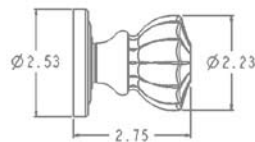

030, 112, 150
151, 260,
031, 050,
102, 140

Dorchester crystal knob
PASSAGE, PRIVACY & DUMMY

Rope rose available

MINUS ROSE

Item#	Function	Rose	Wt.	
5805.xxx.FDRD	Full Dummy set	Classic	1.7	\$101
5805.xxx.IDMRD	Half Dummy set	Classic	1.1	51
5805.xxx.PASRD	Passage: 2-3/8"	Classic	2.4	117
5805.xxx.PRVRD	Privacy: 2-3/8"	Classic	2.4	117
5805.xxx.FDRP	Full Dummy set	Rope	1.9	101
5805.xxx.IDMRP	Half Dummy set	Rope	1.1	51
5805.xxx.PASRP	Passage: 2-3/8"	Rope	2.6	117
5805.xxx.PRVRP	Privacy: 2-3/8"	Rope	2.6	117
5805.xxx.FDMR	Full Dummy Set, minus rose		2.0	79
5805.xxx.IDMR	Half Dummy Set, minus rose		1.0	40
5805.xxx.PSMR	Passage Set, minus rose, 2-3/8" backset		2.4	95
5805.xxx.PVMR	Privacy Set, minus rose, 2-3/8" backset		2.4	95

030, 112, 150
151, 260,
031, 050,
102, 140

Peyton crystal knob
PASSAGE, PRIVACY & DUMMY

Rope rose available

MINUS ROSE

Item#	Function	Rose	Wt.	
5820.xxx.FDRD	Full Dummy set	Classic	2.1	\$101
5820.xxx.IDMRD	Half Dummy set	Classic	1.2	51
5820.xxx.PASRD	Passage: 2-3/8"	Classic	2.8	117
5820.xxx.PRVRD	Privacy: 2-3/8"	Classic	2.8	117
5820.xxx.FDRP	Full Dummy set	Rope	2.2	101
5820.xxx.IDMRP	Half Dummy set	Rope	1.3	51
5820.xxx.PASRP	Passage: 2-3/8"	Rope	2.9	117
5820.xxx.PRVRP	Privacy: 2-3/8"	Rope	2.9	117
5820.xxx.FDMR	Full Dummy Set, minus rose		2.0	79
5820xxx.IDMR	Half Dummy Set, minus rose		1.0	40
5820.xxx.PSMR	Passage Set, minus rose, 2-3/8" backset		2.4	95
5820.xxx.PVMR	Privacy Set, minus rose, 2-3/8" backset		2.4	95