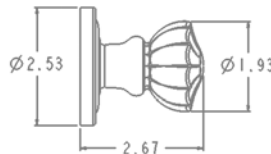

Filmore crystal knob
PASSAGE, PRIVACY & DUMMY

Rope rose available

MINUS ROSE

Item#	Function	Rose	Wt.	
5800.xxx.FDRD	Full Dummy set	Classic	2.1	\$101
5800.xxx.IDMRD	Half Dummy set	Classic	1.2	51
5800.xxx.PASRD	Passage: 2-3/8"	Classic	2.8	117
5800.xxx.PRVRD	Privacy: 2-3/8"	Classic	2.8	117
5800.xxx.FDRP	Full Dummy set	Rope	2.2	101
5800.xxx.IDMRP	Half Dummy set	Rope	1.3	51
5800.xxx.PASRP	Passage: 2-3/8"	Rope	2.9	117
5800.xxx.PRVRP	Privacy: 2-3/8"	Rope	2.9	117
5800.xxx.FDMR	Full Dummy Set, minus rose		2.0	79
5800.xxx.IDMR	Half Dummy Set, minus rose		1.0	40
5800.xxx.PSMR	Passage Set, minus rose, 2-3/8" backset		2.4	95
5800.xxx.PVMR	Privacy Set, minus rose, 2-3/8" backset		2.4	95

030, 112, 150
151, 260,
031, 050,
102, 140

Dorchester crystal knob
PASSAGE, PRIVACY & DUMMY

Rope rose available

MINUS ROSE

Item#	Function	Rose	Wt.	
5805.xxx.FDRD	Full Dummy set	Classic	1.7	\$101
5805.xxx.IDMRD	Half Dummy set	Classic	1.1	51
5805.xxx.PASRD	Passage: 2-3/8"	Classic	2.4	117
5805.xxx.PRVRD	Privacy: 2-3/8"	Classic	2.4	117
5805.xxx.FDRP	Full Dummy set	Rope	1.9	101
5805.xxx.IDMRP	Half Dummy set	Rope	1.1	51
5805.xxx.PASRP	Passage: 2-3/8"	Rope	2.6	117
5805.xxx.PRVRP	Privacy: 2-3/8"	Rope	2.6	117
5805.xxx.FDMR	Full Dummy Set, minus rose		2.0	79
5805.xxx.IDMR	Half Dummy Set, minus rose		1.0	40
5805.xxx.PSMR	Passage Set, minus rose, 2-3/8" backset		2.4	95
5805.xxx.PVMR	Privacy Set, minus rose, 2-3/8" backset		2.4	95