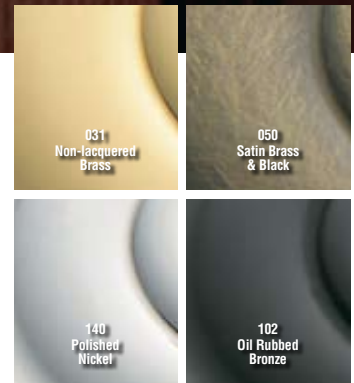

CRYSTAL ELEGANCE

— BALDWIN QUALITY —

More finishes mean more choices for exceptional style!
Introducing Baldwin Images crystal styles in four additional finishes.

- 031 - Non-lacquered Brass
- 050 - Satin Brass & Black
- 102 - Oil Rubbed Bronze
- 140 - Polished Nickel

Add a dash of classic elegance with Images crystal designs—a timeless classic, now available in fresh new finishes!

BALDWIN®